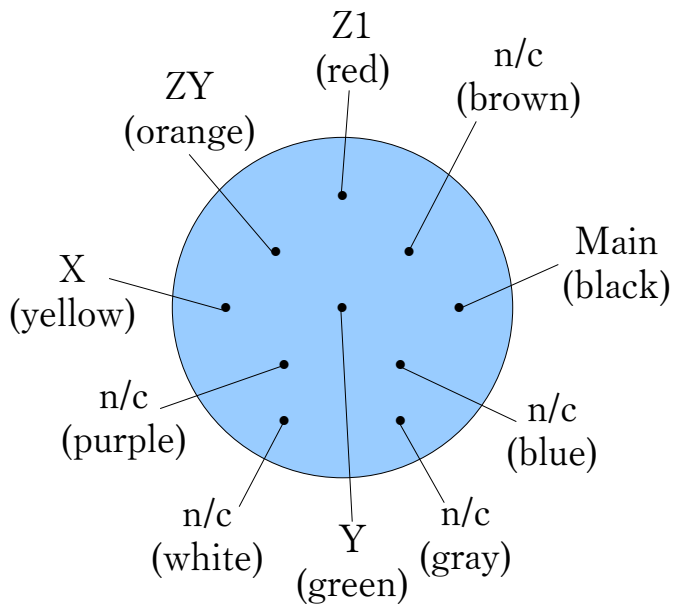

Shim PS- A

Cable Front

Shim PS- B

Cable Front